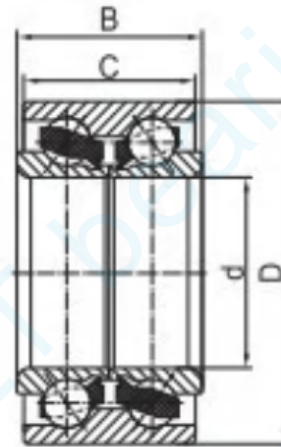

# Catalog of DAC series 1st Generation Wheel Bearings

The SKET Bearing Company - 2020 Year

SKET DAC Bearings Code	KOYO	FAG	NTN	SKF	NSK	SNR	Dimensions				Weight(Kg)
	(Japan)	(Germany)			(Japan)	(France)	d	D	B	C	
DAC255200206				BAHB617546A			25	52	20.6	20.6	0.19
DAC-25520037		546467, 576467		BAHB445539		FC12025, GB40570, FC12784S03	25	52	37	37	0.31
DAC25520042			AU0501-421L206		25BWD01		25	52	42	42	0.36
DAC25520043						FC12180	25	52	45	43	0.37
DAC25550043		803837				FC12271S03	25	55	43	43	0.44
DAC25560032		445979		BAHB5000			25	56	32	32	0.34
DAC27520045/43		801437			27KWD02		27	52	43	45	0.34
DAC27600050			DE0562LZCS34PXX 244		28BWD8A, 27KWD01		27	60	50	50	0.56
DAC28580042	DAC2858WCS47,DAC28 58 AWCS40,DAC28582RK				28BWD03ACA51		28	58	42	42	0.47
DAC28580044											
DAC28610042	DAC286142AWCS40				28BWD01ACA60		28	61	42	42	0.56
DAC29530037							29	53	37	37	0.35
DAC30580042			4T-CRI-0678		30KWD01AG3		30	58	42	42	0.4
DAC30600037	DAC3060372RS		6-256706			HB-3080C/SBR	30	60	37	37	0.42
DAC30600337	DAC3060W	529891AB,545312 ,581736		BA2B633313C, BAHB405956A, BAHB418780	30BWD07	GB10790S05	30	60	37	37	0.42
DAC30630042	DAC30630042A,DAC306 3WCS53				30BWD01		30	63	42	42	0.56
DAC30640042	DAC3064W2RKBS28		DE0776CS46		34BWD03ACA78		30	64	42	42	0.49
DAC30650021-Single row		522372, 543903		BB1B630374/C4, BAHB614593			30	65	21	21	0.27
DAC306500264							30	67	24	24	0.34
DAC30680045			DE0690A31		30BWD04CA19		30	68	45	45	0.73
DAC32700038							32	70	38	38	0.62
DAC32720345					32BWD05CA75, 32BVV07-7		32	72	45	45	0.6
DAC34620037		531910, 561447		BAHB311316B, BAHB309724			34	62	37	37	0.41
DAC34640034	DAC3464D		DE0776CS4615A		34BWD03		34	64	34	34	0.43